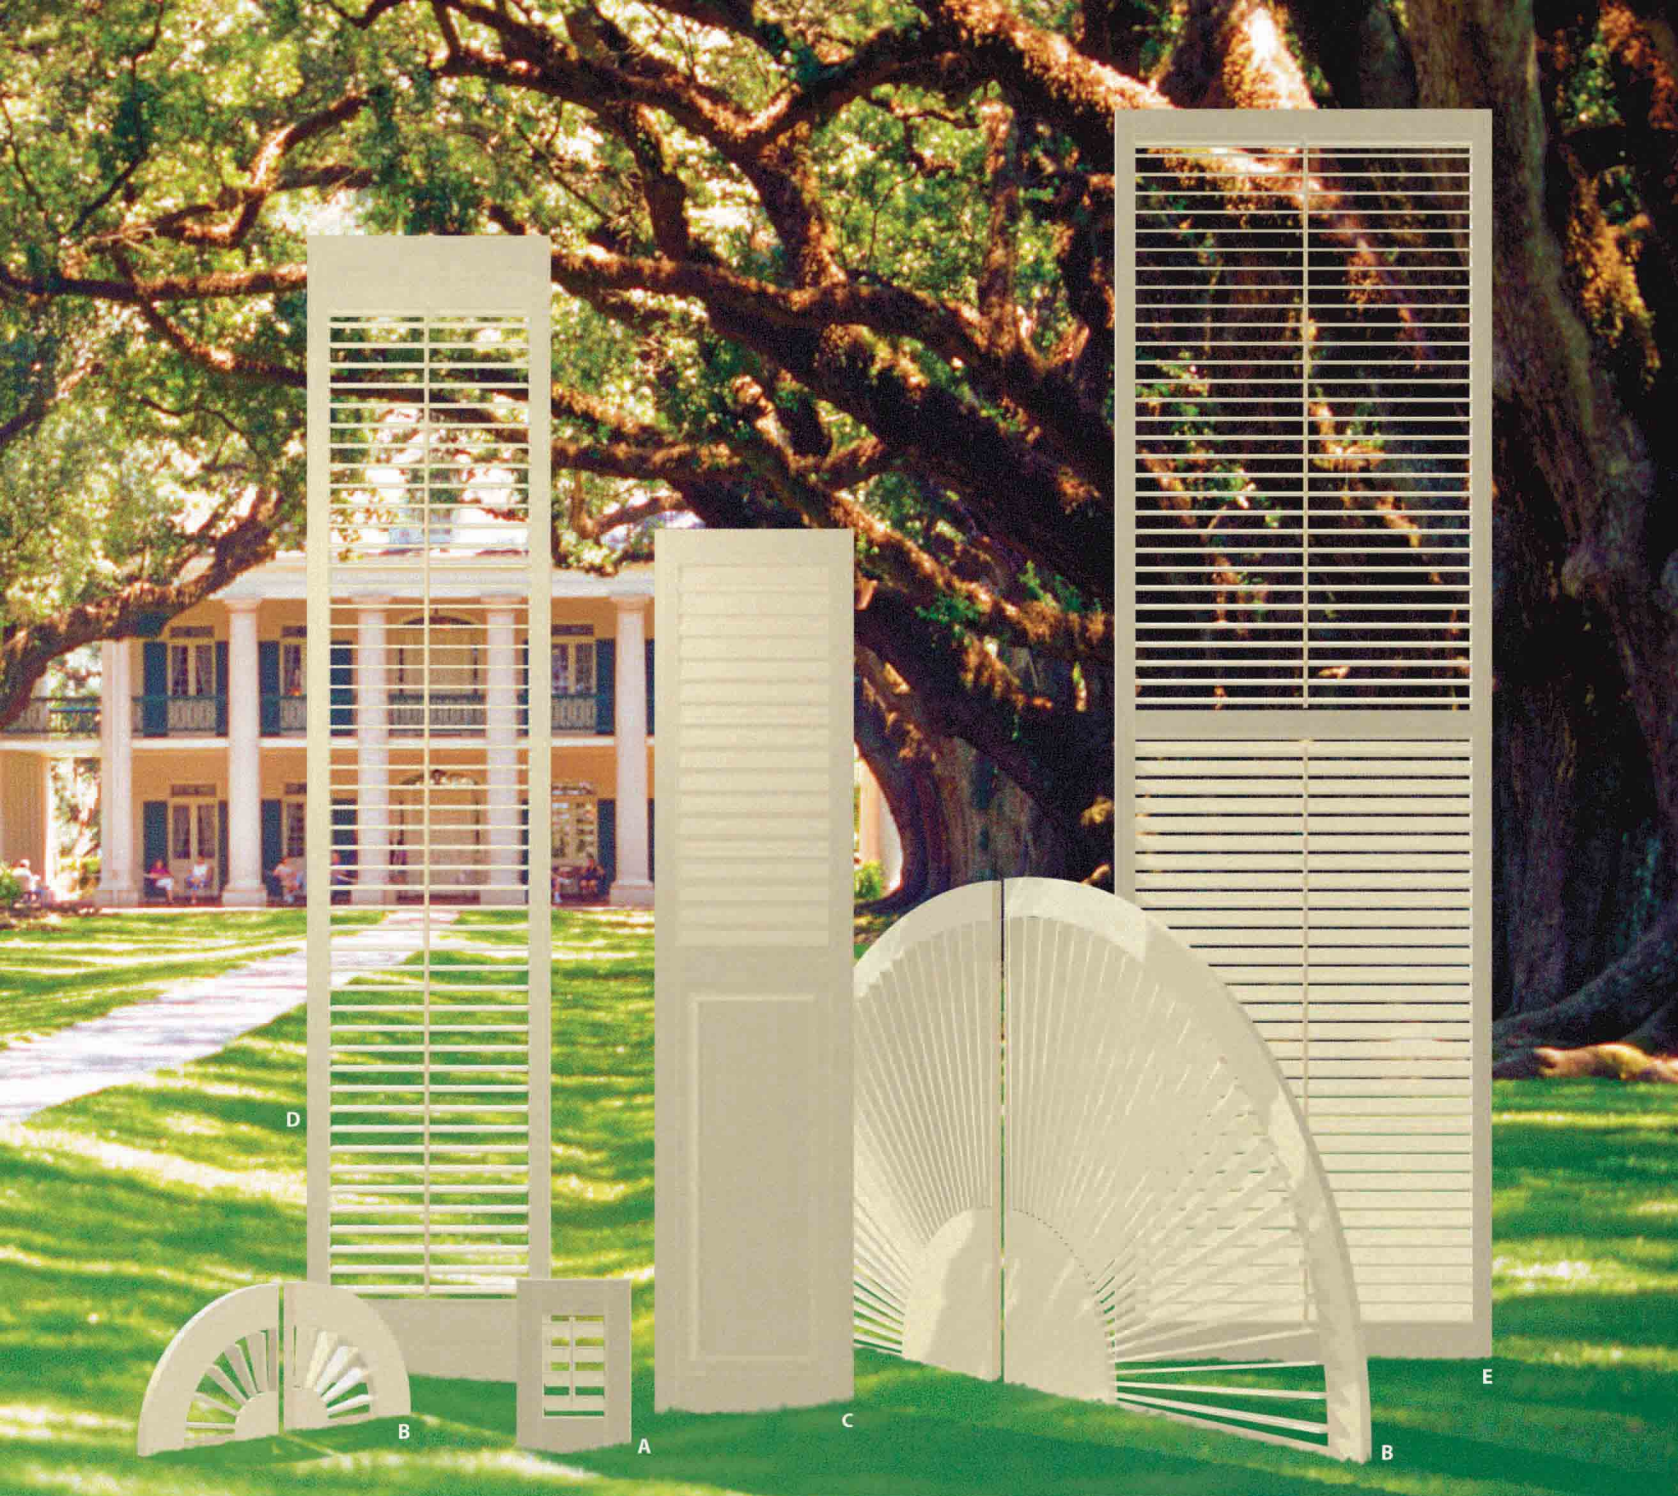

Plantation

INTERIOR SHUTTERS IN 2 INCH LOUVER SPACING

**MILLWORK
BY O'HAIR™**

The O'Hair Plantation series employs the original 2" spacing wide louver design. The scale of the 2 1/4" louvers accommodates small to medium size panels. Two panels across a 3 to 4 ft. window width is well proportioned. Mid-rails are acceptable in this design scale if desired for a privacy line.

PRODUCT SIZE RANGE

Shutter panels available in 1/4" increments.

- A) Smallest Shutter - 9 1/4" width, minimum 2 louvers.
- B) Quarterburst™ (shown in pairs) - 13" radius up to 50" radius
- C) Fixed Louvers over raised panel - see options
- D) Tallest Shutter w/o Midrail - 114" height*
- E) Largest Shutter w/ Midrail - 40" x 133"

The Plantation Series

— 2" Louver Spacing

OPTIONS

Surface: Smooth Grainselect™, Smooth Ultraprime™, Sandbrushed™ Grainselect™, Sandbrushed™ Ultraprime™

Raised panels: Up to 3 raised panels per shutter

Fixed Louvers: Stationary louvers, perfect for closets or other interior openings

Combo panels: Fixed or Movable louvers in combination with Raised Panels

Mid-rails: Available with 1 or 2 mid-rails placed in 2" increments

Quarterburst™: Movable louver fan top proportioned to compliment 2" louver spacing